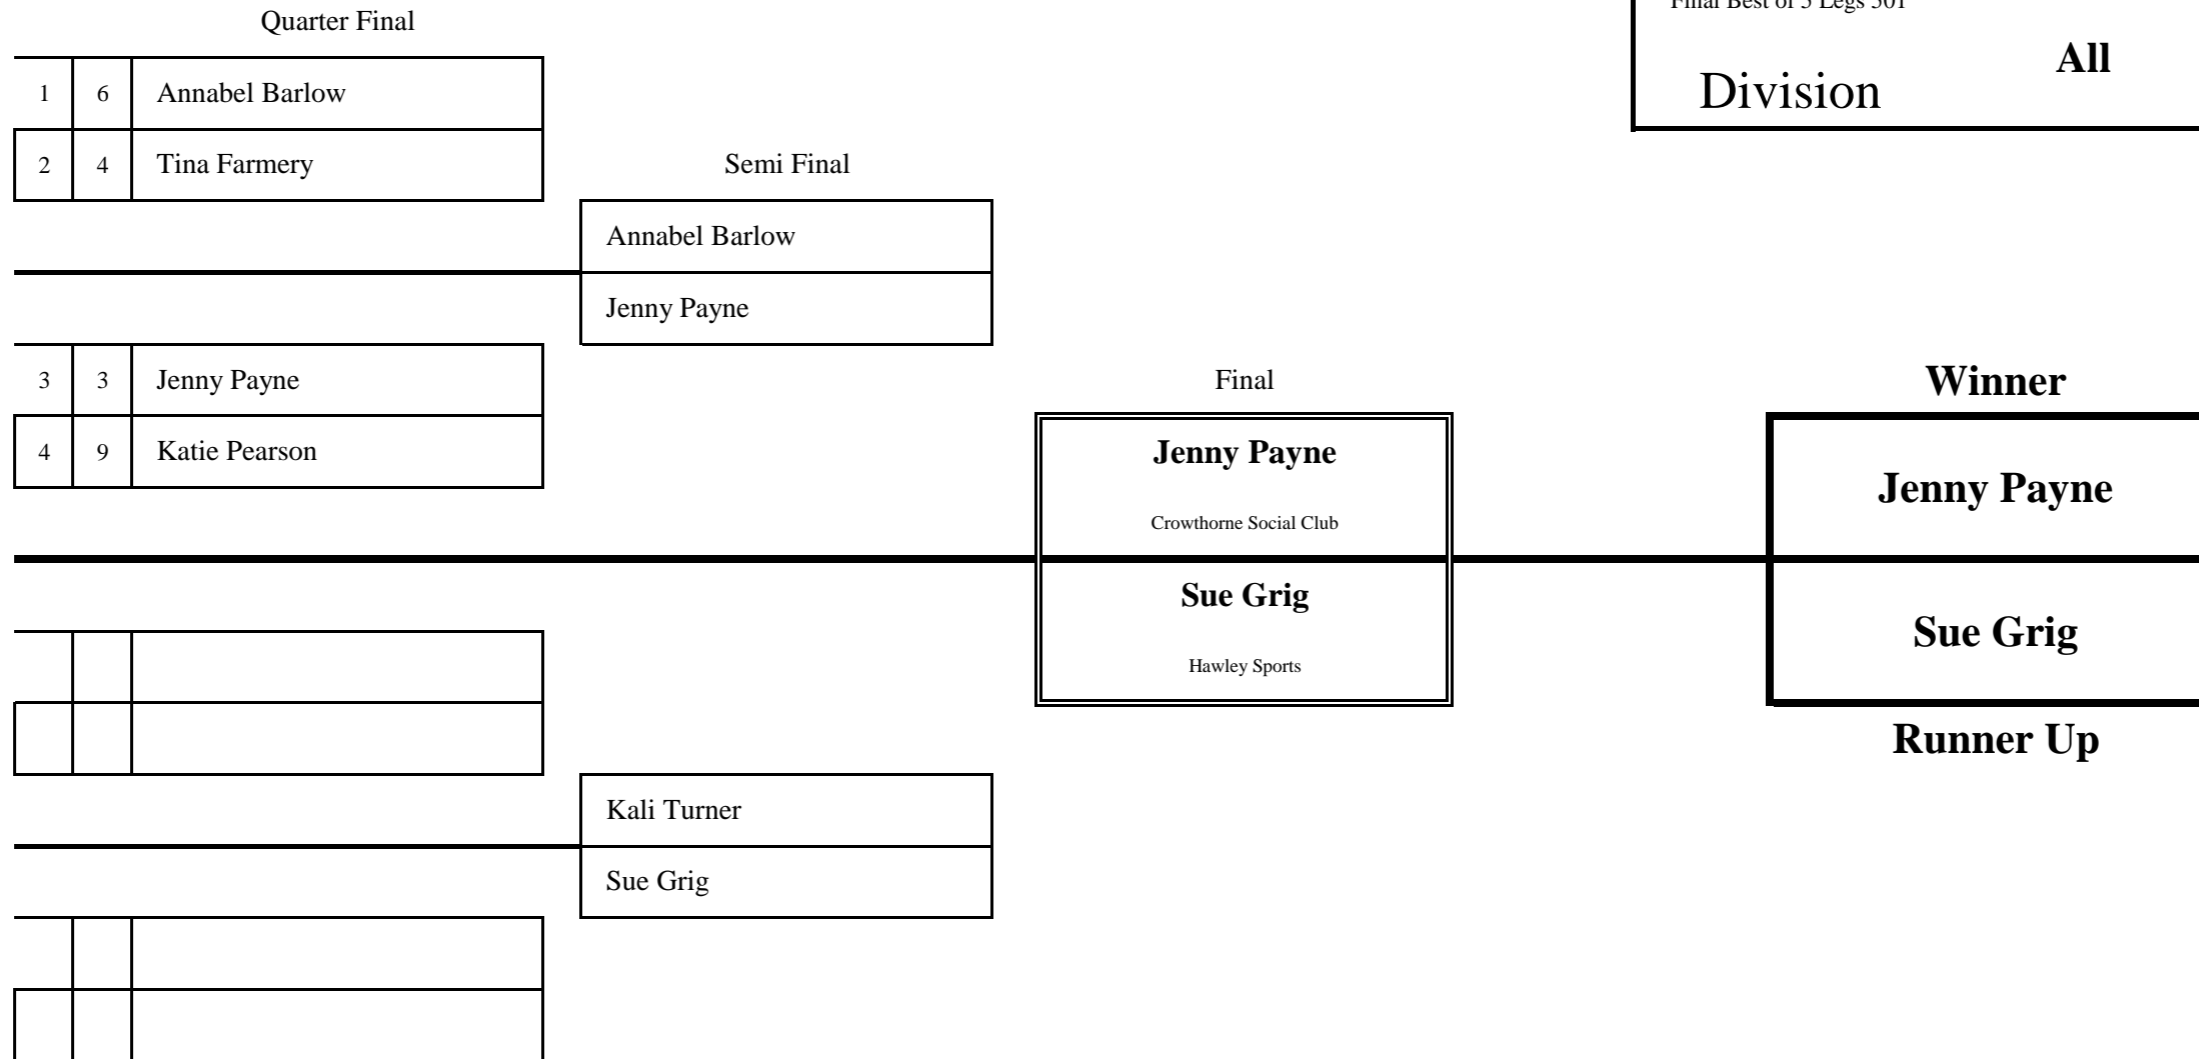

W15 Competitions Draw Winter #11.xlsx
Ladies Singles 16

25 April 2016

Competition	Ladies Singles Winter 2015/16
Best of 3 Legs 501 Final Best of 5 Legs 501	
Division	All

**BLACKWATER & DISTRICT
DARTS LEAGUE**